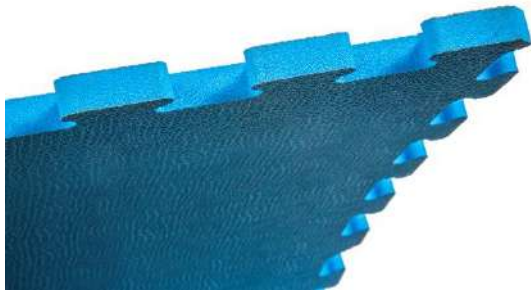

PRODUCT SPECIFICATION SHEET

EASYFIX SOFTFLOOR

PRODUCT DESCRIPTION

EASYFIX SoftFloor is a high grip floor covering that reduces fatigue and offers an excellent level of comfort for operators in the parlour pit.

SUITABLE FOR:

	BEEF
X	Lie Back
X	Calving Area
X	Feed Lane

	DAIRY
X	Cubicles/Stalls
✓	Milking Parlour
X	Collecting Yard
X	Feed Lane
X	Calving Area
X	Walkway

HERD SIZE
N/A

TECHNICAL DETAILS

Dimensions (L x W x D)	1040mm x 1040mm x 17mm (3' 5" x 3' 5" x 11/16")
Unit Weight	3.4kg (7 lbs)
Pallet Quantity	40
Fixings Required	0
Fixing Type	N/A
Warranty	5 Years